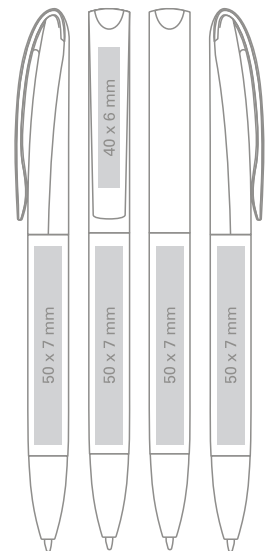

EN / Ines Solid - colorful soft barrel and clip, silver tip and top, twist mechanism ballpen;
Ines White - white solid clip and barrel;

REFILL X20 Ø 1.0 mm

- standard
- on request only, extra charge;

DE / Ines Solid - farbige Softbeschichtung auf dem Clip und Schaft, verchromte Spitze und Endung Kugelschreiber mit Drehmechanismus - Twist;
Ines White - weißer solider Clip und Schaft, verchromte Spitze und Endung;

X20 MINE aus Kunststoff Ø 1.0 mm

- Standard
- Auf Wunsch gegen Aufpreis erhältlich