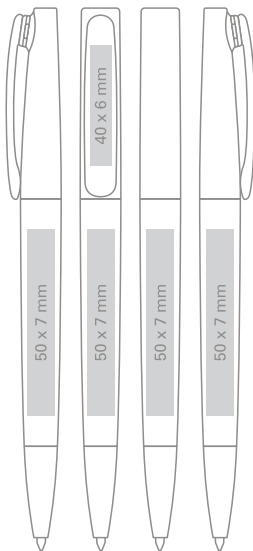

9

LEO LUX

EN / colorful soft barrel,
silver clip and tip, metal clip,
twist mechanism ballpen;

REFILL Jumbo Ø 1.0 mm

- standard
- on request only, extra charge

DE / Farbige Softbeschichtung
auf dem Schaft, Metall Clip
und verchromte Spitze,
Kugelschreiber
mit Drehmechanismus - Twist;

Großraummine Ø 1.0 mm

- Standard
- Auf Wunsch gegen Aufpreis erhältlich

Max imprint sizes (mm)
Maximale Aufdruckfläche (mm)